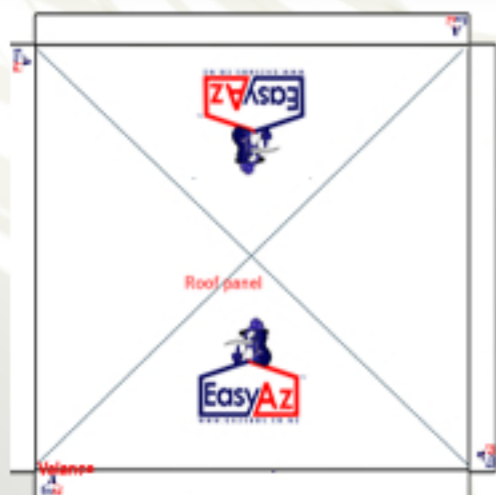

# 2.5 x 2.5m *EasyAz* Gazebo

## **Pioneer**

**2 x Roof Print**  
**1 x Gazebo Package**

**Now \$535**

**Upgrade:**  
Solid Wall Print      \$240/ea